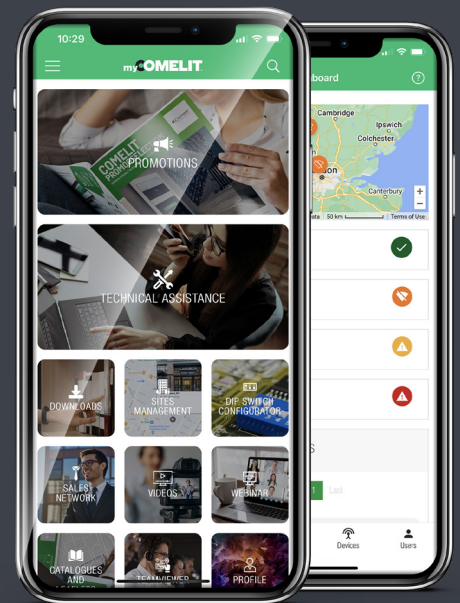

MYCOMELIT APP

Through all its services, it simplifies the work of every industry professional like you.

An app created not only to allow you to easily control your installations, but also to consult and download technical data sheets, connection diagrams, catalogues, brochures and promotions, configure your video door phone systems, request and receive customised offers, technical assistance in the field or advice on system design for all product families, and much more!